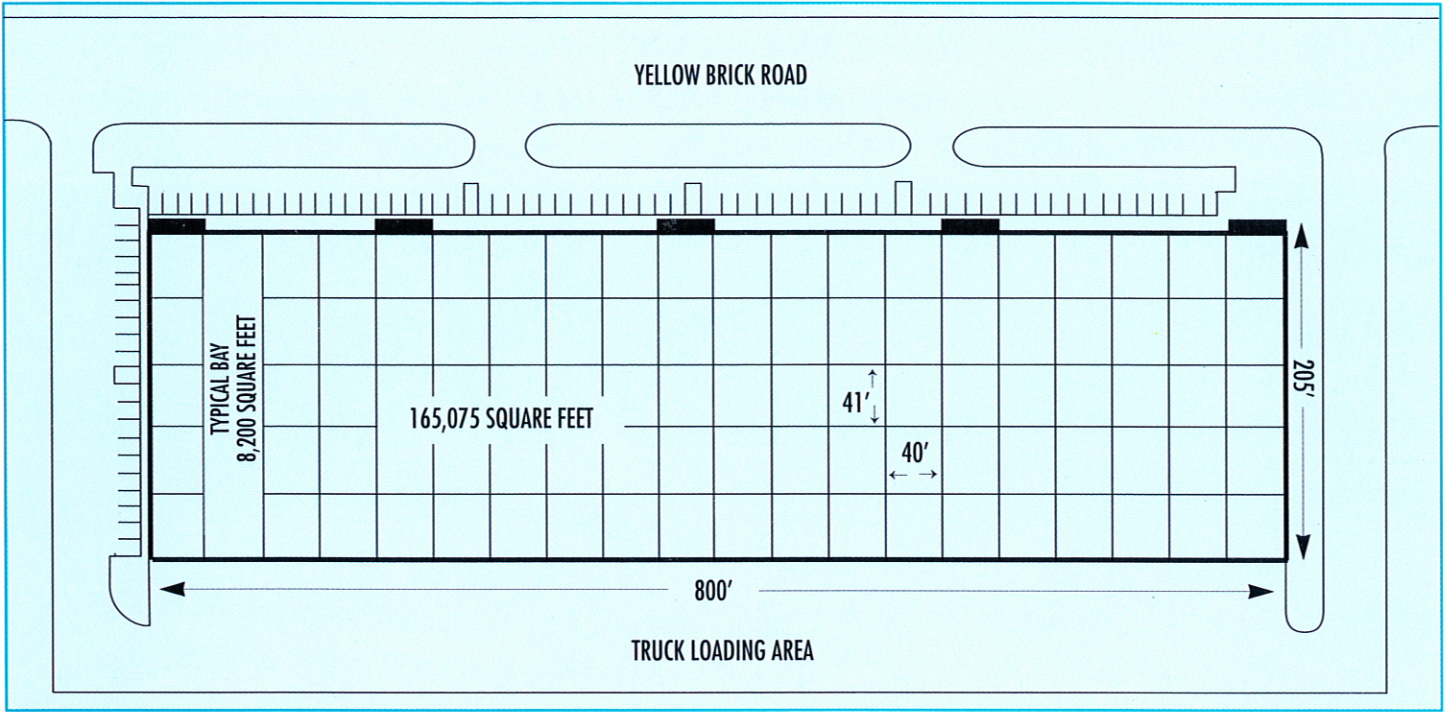

BUILDING PLAN

LOCATION MAP

One Texas Station Ct, Ste. 200
Timonium, MD 21093
443-689-8000