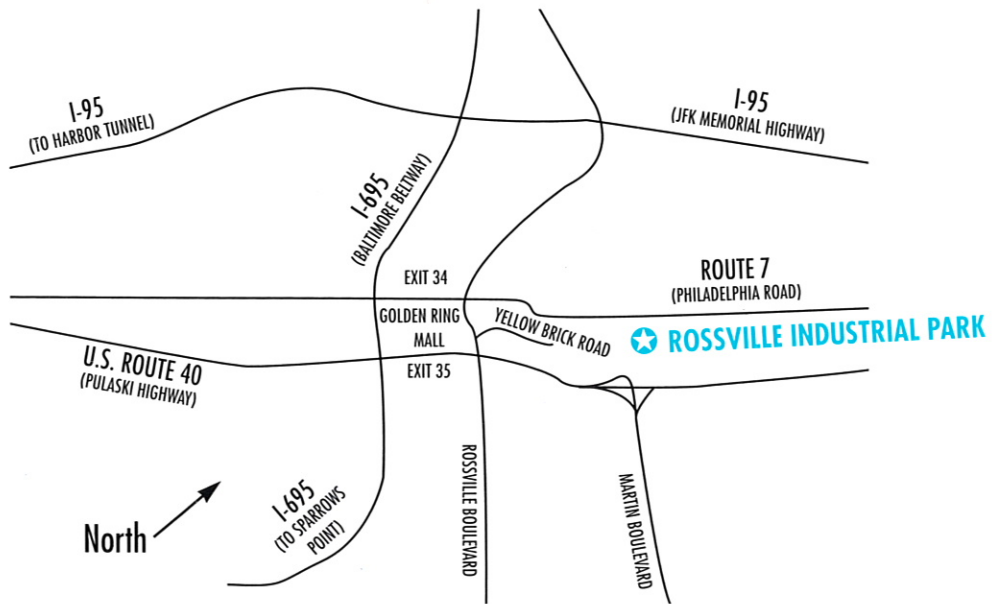

BUILDING PLAN

LOCATION MAP

One Texas Station Ct, Ste. 200
Timonium, MD 21093
443-689-8000